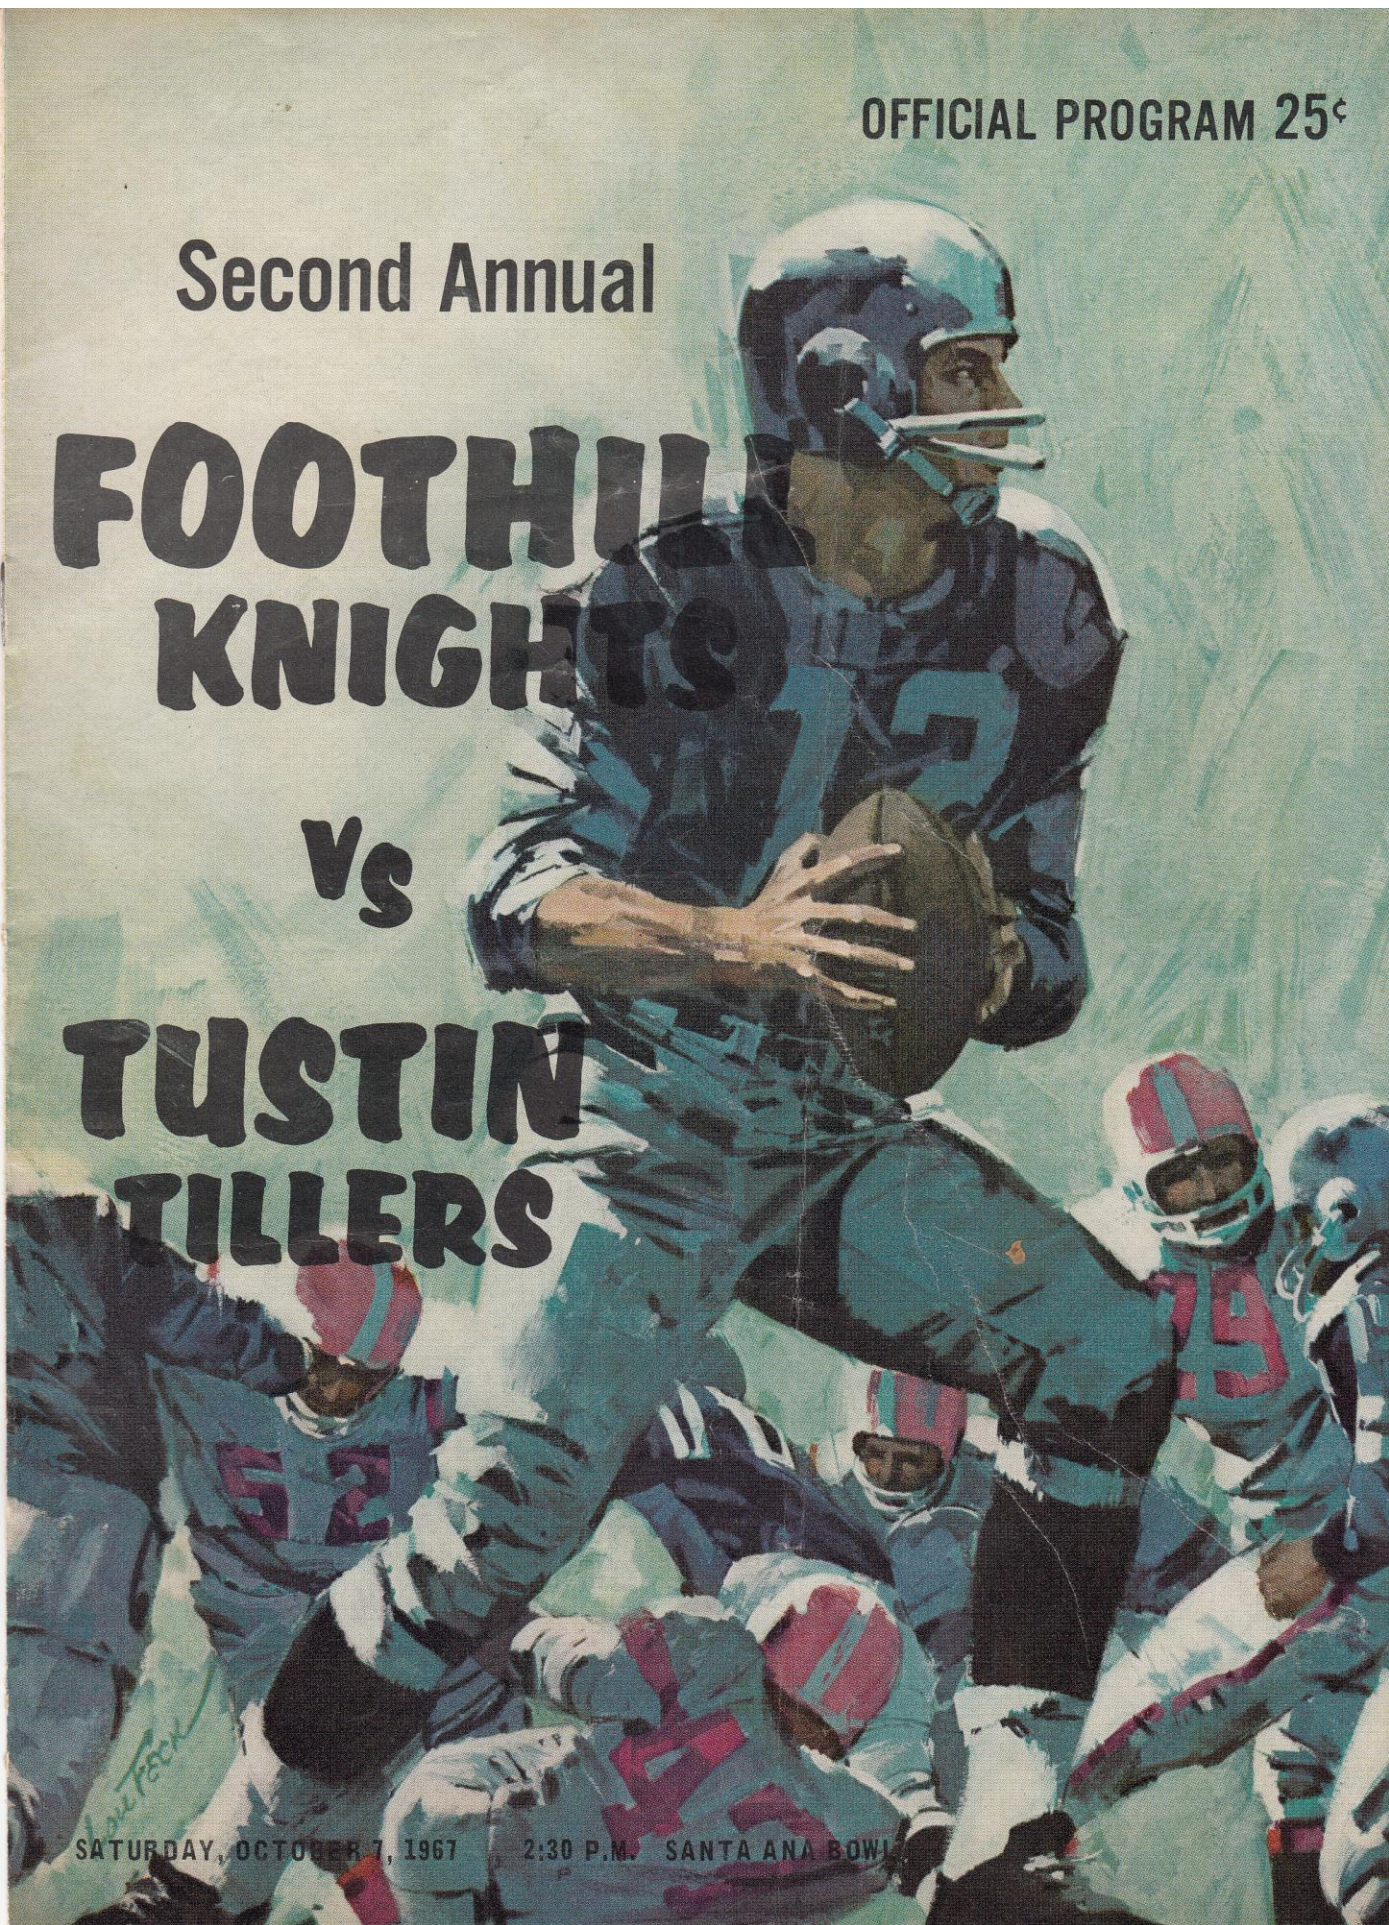

OFFICIAL PROGRAM 25¢

Second Annual

FOOTHILL KNIGHTS

Vs

TUSTIN TILLERS

SATURDAY, OCTOBER 7, 1967

2:30 P.M. SANTA ANA BOWL

DAVE BUECHE